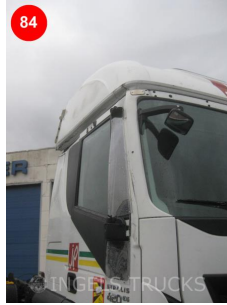

84

General	
ID-number	IV84
Brand	IVECO
Model	STRALIS AT190S42
Registration year	2016
Traction	4x2
Technical specifications	
PK	420,00
Emission	EURO-6
Cabin	hoogdak
Superstructure	Box van
Milage	441784
Gearbox	AUTO
Axles and tires	
Tires 1° axle	315/70R22.5 5mm - 5mm
Tires 2° axle	315/70R22.5 8mm - 8mm
Suspension 1° axle	Steel suspension 8000kg
Suspension 2° axle	Air suspension 13000kg
Dimensions and weight	
Length	6950,00 mm
Width	0,00 mm
Height	0,00 mm
Volume	0 m ³
Nett Weight	10422,00 kg
Gross Weight	20000,00 kg
Total Gross Weight	0,0000 kg