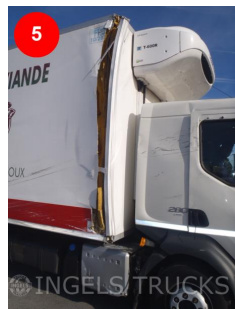

W.W. INGELS BE

General		Options
ID-number	VO5	1 BED
Brand	VOLVO	AIRCO
Model	FL 280	RADIO
Registration year	2018	AUTOMAAT
Traction	4x2	ABS
Technical specifications		EBS
PK	280,00	SCHIJFREMME VOOR
Emission	EURO-6	SCHIJFREMME ACHTER
Cabin	SLEEPER CAB	DIFF LOCK
Superstructure	Refrigerator box van	BLADVERING VOOR
Milage	288000	LUCHTVERING ACHTER
Gearbox	AUTO	Description
Axles and tires		THERMO KING T-600R -
Tires 1° axle	285/70R19.5 10mm - 10mm	2303HRS - DIESEL +
Tires 2° axle	285/70R19.5 10mm - 10mm	ELECTRIC - BOX SUITABLE
Suspension 1° axle	Steel suspension 5800kg	FOR MEAT - REVERSE
Suspension 2° axle	Air suspension 10900kg	CAMERA
Dimensions and weight		
Length	6000,00 mm	
Width	2470,00 mm	
Height	2520,00 mm	
Volume	0 m ³	
Nett Weight	9678,00 kg	
Gross Weight	16000,00 kg	
Total Gross Weight	0,0000 kg	