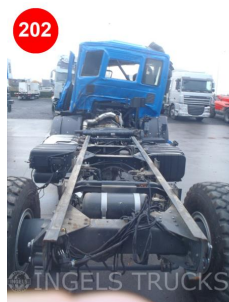

W W W. INGELS .BE

General	
ID-number	IV202
Brand	IVECO
Model	150E25 EUROCARGO
Registration year	2016
Traction	4x4
Technical specifications	
PK	250,00
Emission	EURO-6
Cabin	kort
Superstructure	Cab chassis van
Milage	10000
Gearbox	AUTO + RETARDER
Axles and tires	
Tires 1° axle	14.00R20 10mm - 10mm
Tires 2° axle	14.00R20 10mm - 10mm
Suspension 1° axle	Steel suspension 5700kg
Suspension 2° axle	Steel suspension 10000kg
Dimensions and weight	
Length	0,00 mm
Width	0,00 mm
Height	0,00 mm
Volume	0 m ³
Nett Weight	0,00 kg
Gross Weight	15000,00 kg
Total Gross Weight	28000,0000 kg

Options
DIFF LOCK
BLADVERING VOOR
BLADVERING ACHTER
Description
F4AFE611E motor, Allisson gearbox